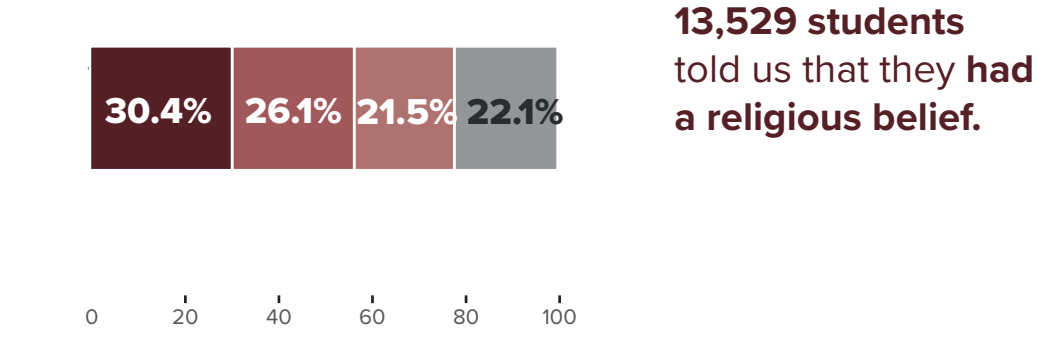

STAFF: 6,923

STUDENTS: 28,796

GENDER

Staff data snapshot January 2021

STUDENTS: 28,796

Student data for academic year 2020-2021

AGE

ETHNICITY

NATIONALITY

RELIGION

DISABILITY

SEXUALITY

CONTRACT TYPE

STUDY TYPE

PYRAMID OF POWER