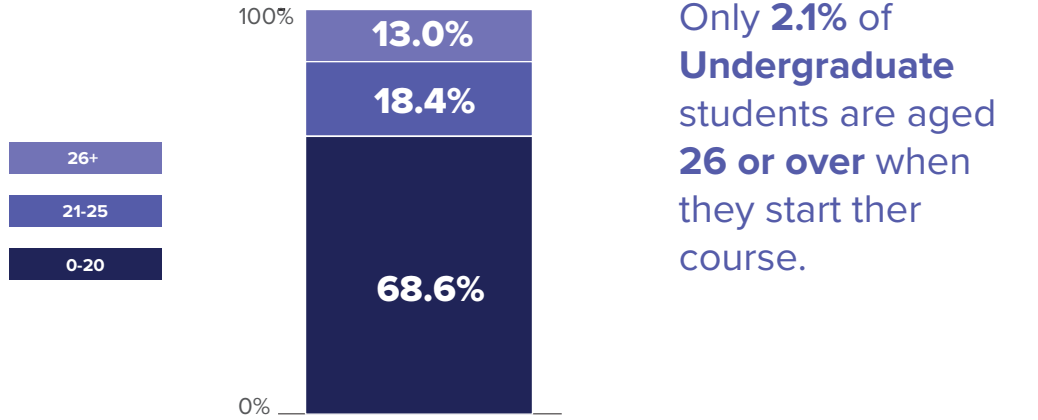

STAFF: 6,923

STUDENTS: 28,796

GENDER

Staff data snapshot January 2021

STUDENTS: 28,796

Student data for academic year 2020-2021

AGE

ETHNICITY