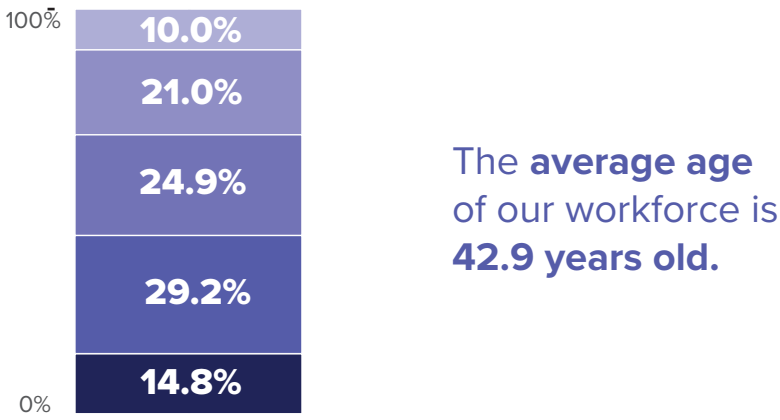

STAFF: 6,923

STUDENTS: 28,796

GENDER

Staff data snapshot January 2021

STUDENTS: 28,796

Student data for academic year 2020-2021

AGE

ETHNICITY