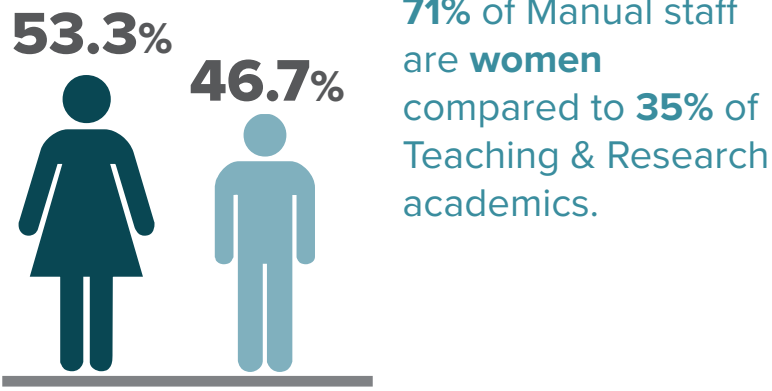

STAFF: 6,923

STUDENTS: 28,796

GENDER

Staff data snapshot January 2021

STUDENTS: 28,796

Student data for academic year 2020-2021

AGE

ETHNICITY