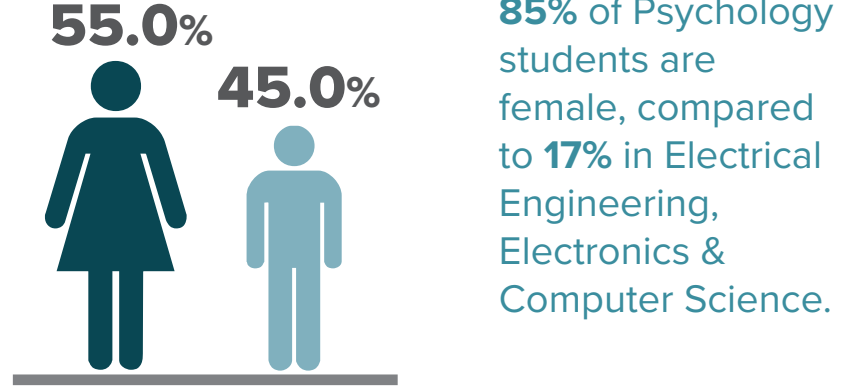

STAFF: 6,923

STUDENTS: 28,796

GENDER

Staff data snapshot January 2021

STUDENTS: 28,796

Student data for academic year 2020-2021

AGE

ETHNICITY