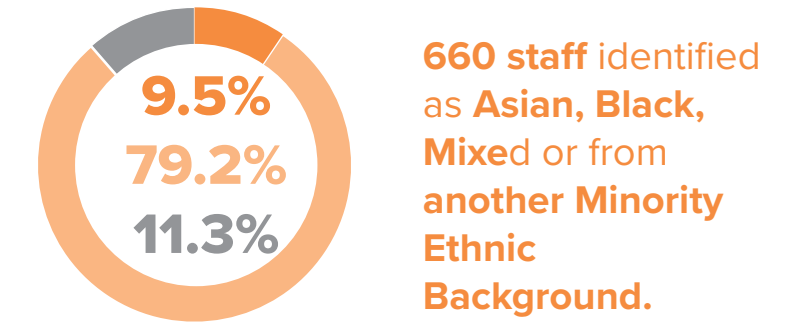

STAFF: 6,923

STUDENTS: 28,796

GENDER

Staff data snapshot January 2021

STUDENTS: 28,796

Student data for academic year 2020-2021

AGE

ETHNICITY