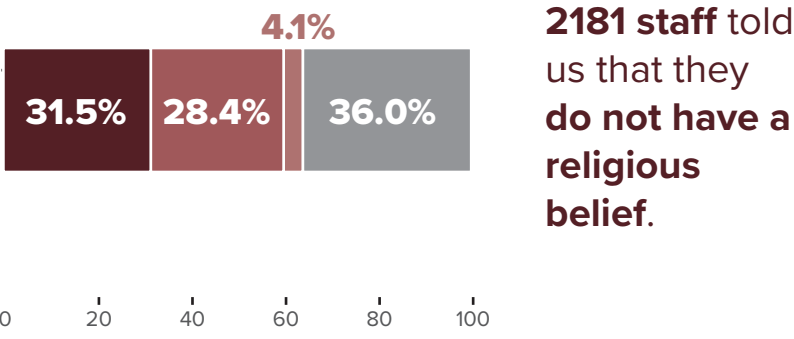

STAFF: 6,923

STUDENTS: 28,796

GENDER

Staff data snapshot January 2021

STUDENTS: 28,796

Student data for academic year 2020-2021

AGE

ETHNICITY

NATIONALITY

RELIGION

DISABILITY

SEXUALITY

CONTRACT TYPE

STUDY TYPE

PYRAMID OF POWER