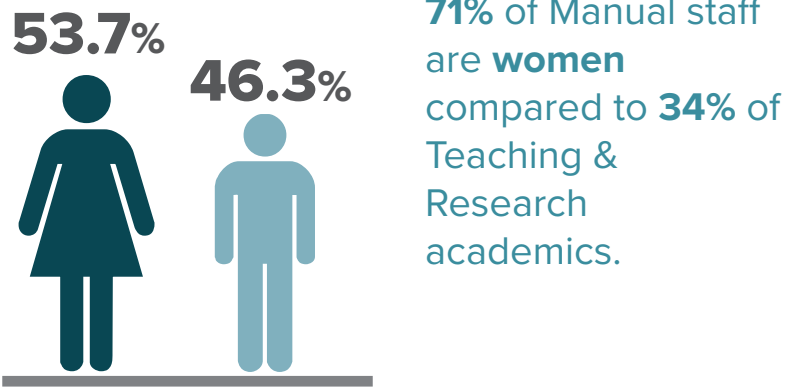

STAFF: 6,998

STUDENTS: 29,343

GENDER

Staff data snapshot January 2020

STUDENTS: 29,343

Student data for academic year 2019/20

AGE

ETHNICITY