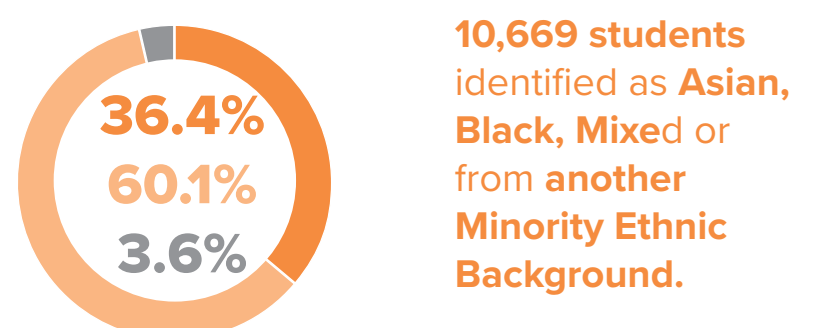

STAFF: 6,998

STUDENTS: 29,343

GENDER

Staff data snapshot January 2020

STUDENTS: 29,343

Student data for academic year 2019/20

AGE

ETHNICITY