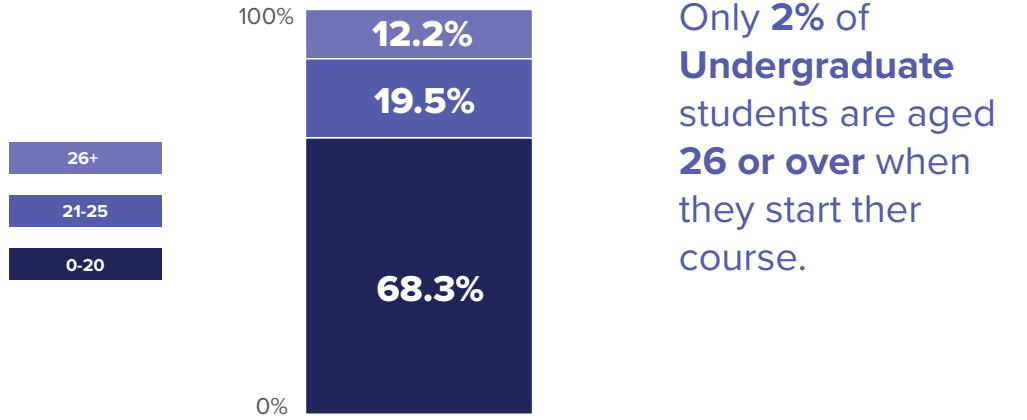

STAFF: 6,998

STUDENTS: 29,343

GENDER

Staff data snapshot January 2020

STUDENTS: 29,343

Student data for academic year 2019/20

AGE

ETHNICITY