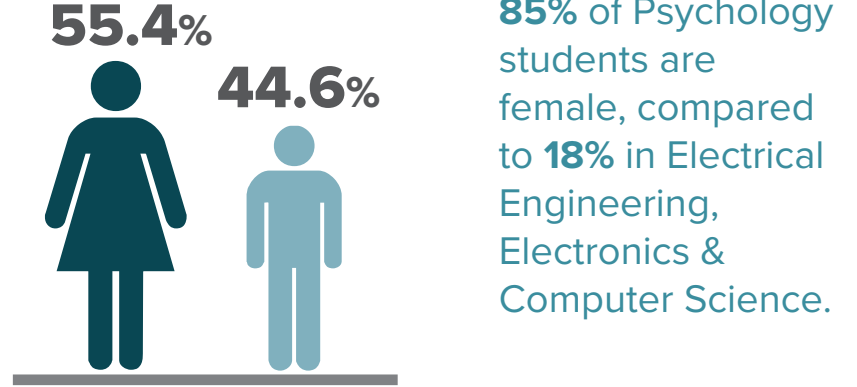

STAFF: 6,998

STUDENTS: 29,343

GENDER

Staff data snapshot January 2020

STUDENTS: 29,343

Student data for academic year 2019/20

AGE

ETHNICITY