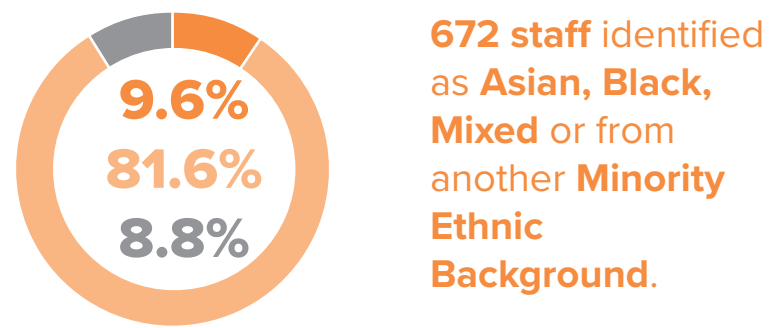

STAFF: 6,998

STUDENTS: 29,343

GENDER

Staff data snapshot January 2020

STUDENTS: 29,343

Student data for academic year 2019/20

AGE

ETHNICITY