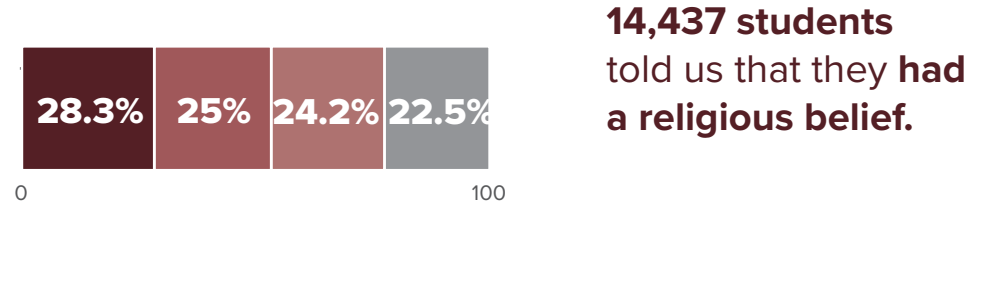

STAFF: 6,998

STUDENTS: 29,343

GENDER

Staff data snapshot January 2020

STUDENTS: 29,343

Student data for academic year 2019/20

AGE

ETHNICITY

NATIONALITY

RELIGION

DISABILITY

SEXUALITY

CONTRACT TYPE

STUDY TYPE

PYRAMID OF POWER

By ETHNICITY

By GENDER