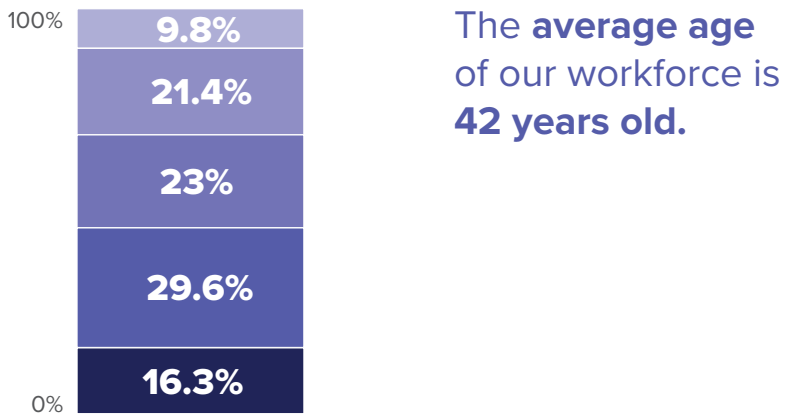

STAFF: 6,998

STUDENTS: 29,343

GENDER

Staff data snapshot January 2020

STUDENTS: 29,343

Student data for academic year 2019/20

AGE

ETHNICITY